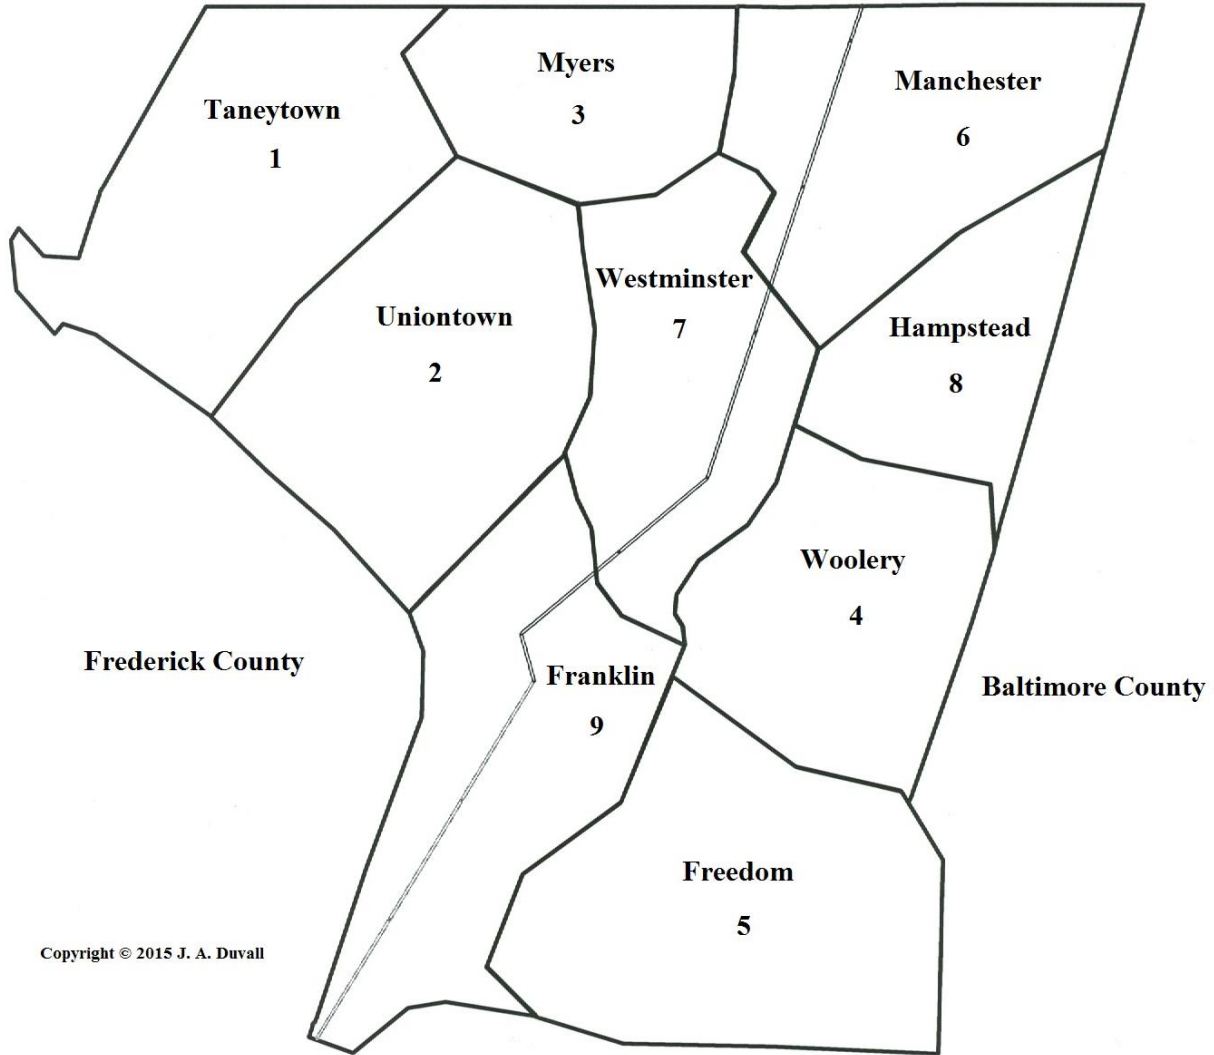

# Carroll County Maryland 1837 Election Districts

Copyright © 2015 J. A. Duvall

Double Line-1748 Frederick County & Baltimore County Line