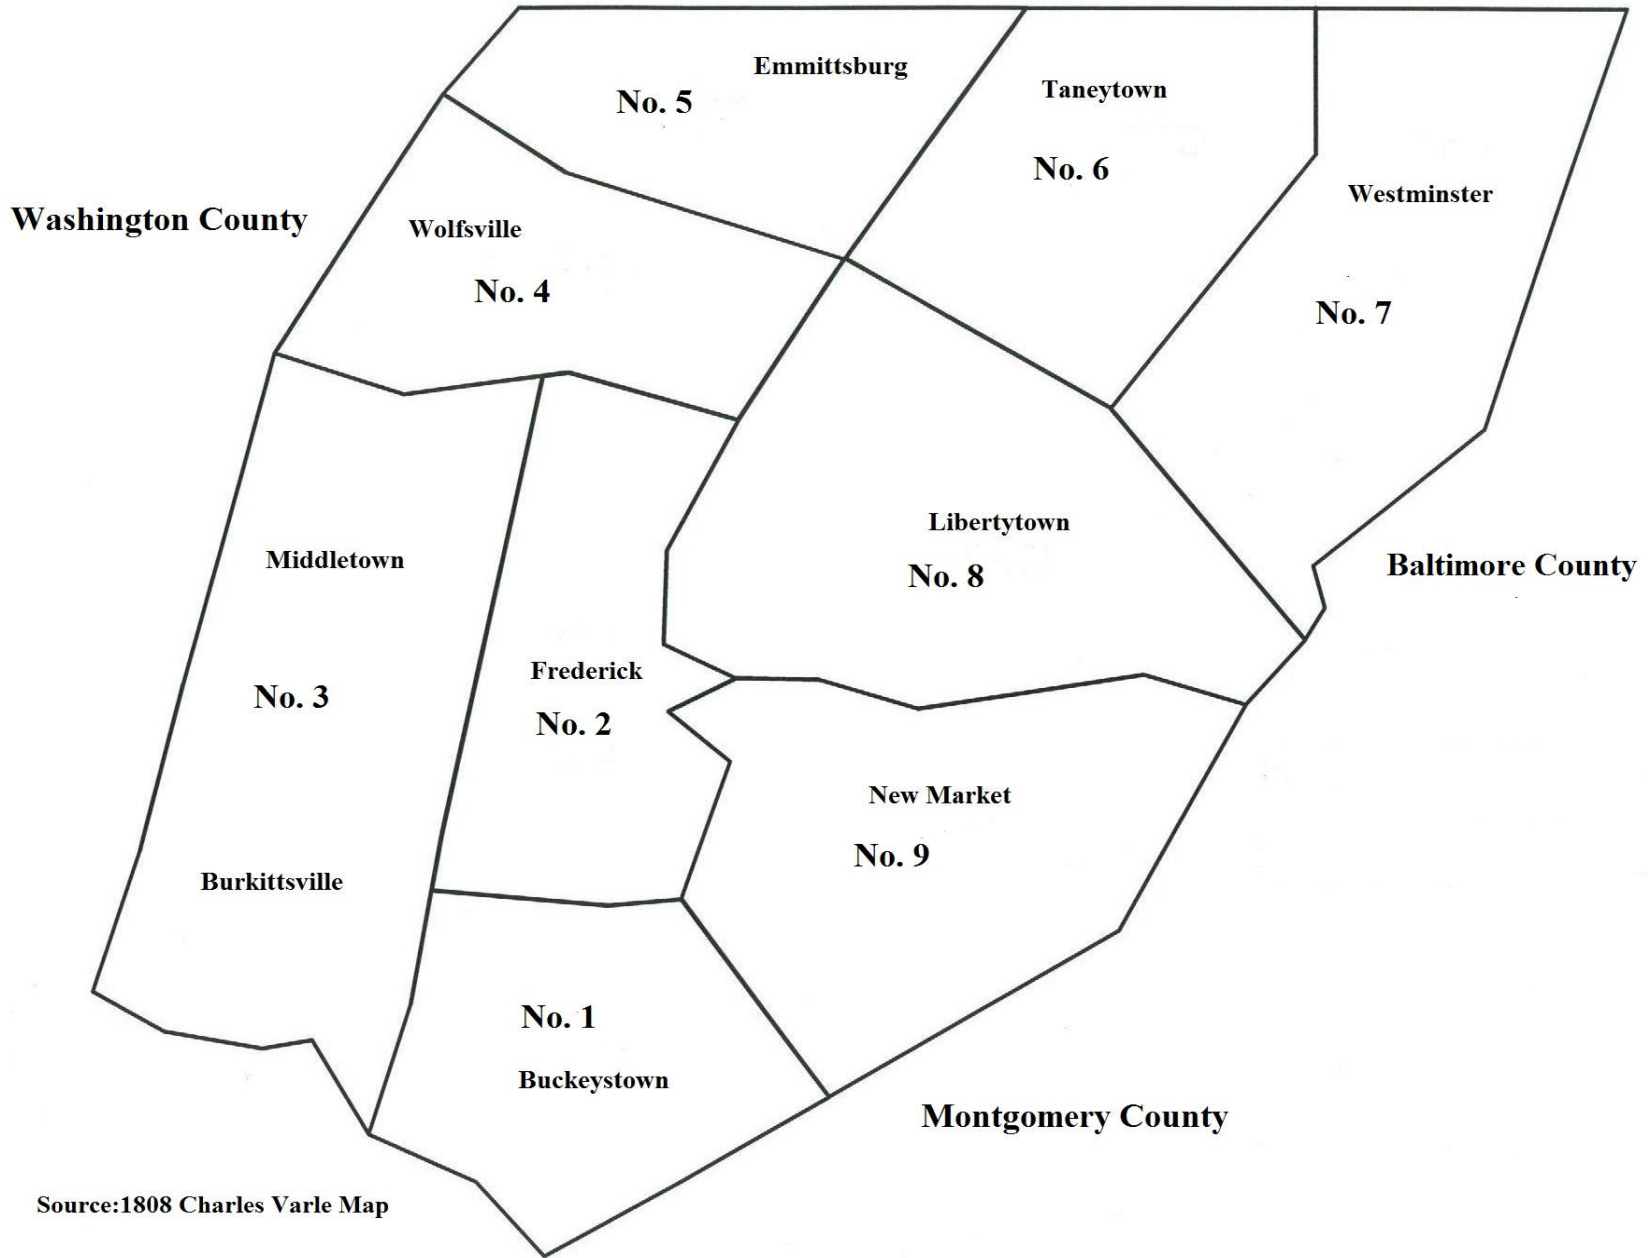

1808 Frederick County Maryland Election Districts

Source: 1808 Charles Varle Map